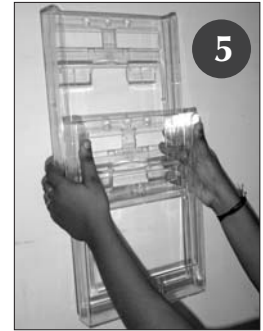

Expandastand Wall Display - Installation

Les Expressions Corporate Services Pvt. Ltd

Regd. Office:
Flat 4, II Floor, Sapthagiri Apts., 83, T.T.K. Rd., Alwarpet, Chennai -18.
☎ 044-24988823/24/25 Fax: 044-42088823