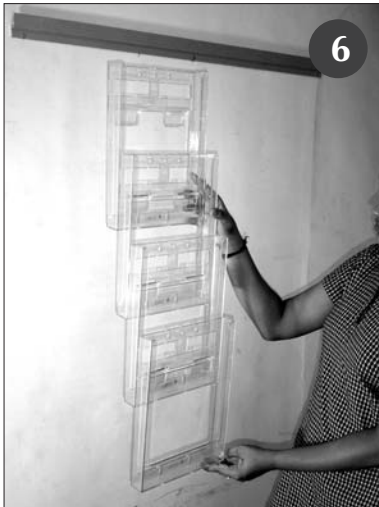

Expandastand Wall Display - Installation

Les Expressions Corporate Services Pvt. Ltd

Regd. Office:
Flat 4, II Floor, Sapthagiri Apts., 83, T.T.K. Rd., Alwarpet, Chennai -18.
☎ 044-24988823/24/25 Fax: 044-42088823