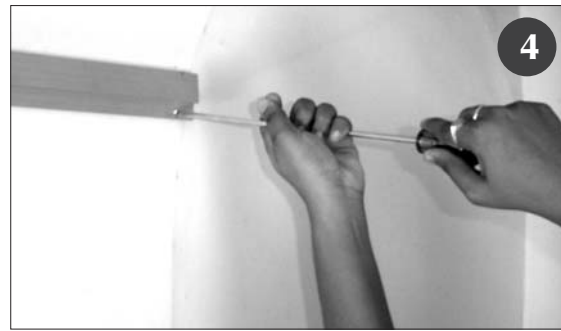

Expandastand Wall Display - Installation

Les Expressions Corporate Services Pvt. Ltd

Regd. Office:
Flat 4, II Floor, Sapthagiri Apts., 83, T.T.K. Rd., Alwarpet, Chennai -18.
☎ 044-24988823/24/25 Fax: 044-42088823